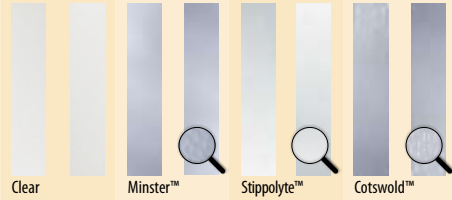

You can choose

Minster, Stippolyte and Cotswold are trade marks of Pilkington plc; their images are copyright Pilkington plc and are used with permission.

Colours

All doors are white on the inside face

Frames

Multipoint locks

Fitted as standard to Regency doors.

Cills and thresholds

Your surveyor will guide you as to which options are best for your property.

Glazing

Glazing options available to fit all door styles.

Standard

Contemporary

Style

Elegance

Traditional

Hardware

CO01 and CO02 designs feature an opaque print to the design pane and are supplied with clear backing only. CO04, ST03 and ST04 designs are decorated directly onto Stippolyte pattern glass and are also supplied with clear backing only. The CO03 design is also obscure to the design pane and is supplied with clear backing only. All glazed units are supplied with silver spacer bar as standard.